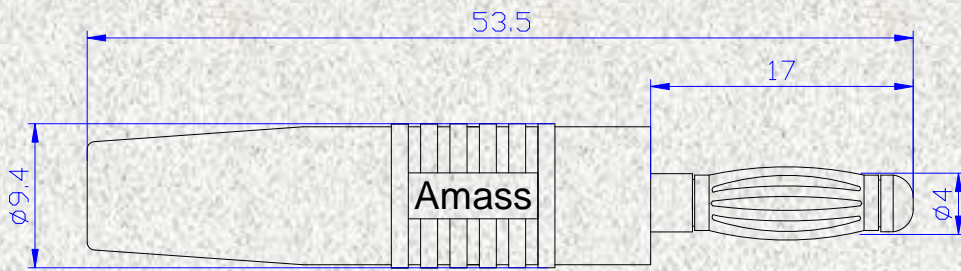

产品规格书

Product Specification

■产品名称 (Name): 4mm 插头 (In-line 4mm Plug)

■产品型号 (Model): A-1.101

■基本参数 (Principal Technical Data)

■典型特性 (Typical Characteristic)

主体材质 Body material	铜 Brass	绝缘体材质 Insulation material	PVC
弹片材质 Spring material	铍铜 Beryllium copper	表面镀层 Surface coating	镀镍 / 镀金 Nickel/Gold plated
接触电阻 Contact resistance	$\leq 0.005 \Omega$	额定电压/电流 Rated voltage/current	30Vac-60Vdc/Max.24A